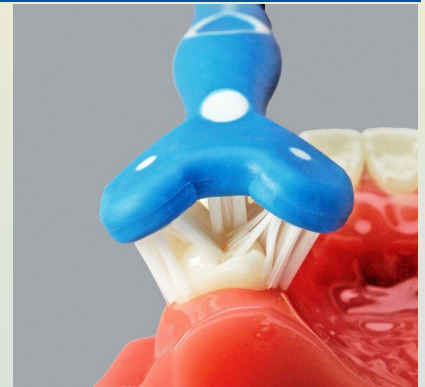

Surround[®] Toothbrush

Experience a gentle, thorough clean in a single stroke

The Surround[®] Toothbrush unique 'triple headed' design provides for simultaneous brushing of gums and the front, back & biting surfaces of teeth optimising plaque removal

Features:

3 headed brush 'hugs and surrounds' teeth with 45 degree angled bristles to clean gums & all surfaces of the teeth with each and every stroke.

Cleans teeth in shorter period of time and more completely & efficiently than traditional 'single headed' toothbrushes.

Entire head & handle covered in a soft, non-slip cushion for easier grip and has a flexible structure. Comes with protective bristle cap.

AVAILABLE IN ADULT / CHILDREN sizes, great for:

- * Children learning to brush their teeth.
- * Caregivers brushing someone else's teeth.
- * Perfect for those who are 'non-compliant' or don't fully brush, particularly in hard to reach places.
- * Those with braces as angled bristles can clean under and around the bands.