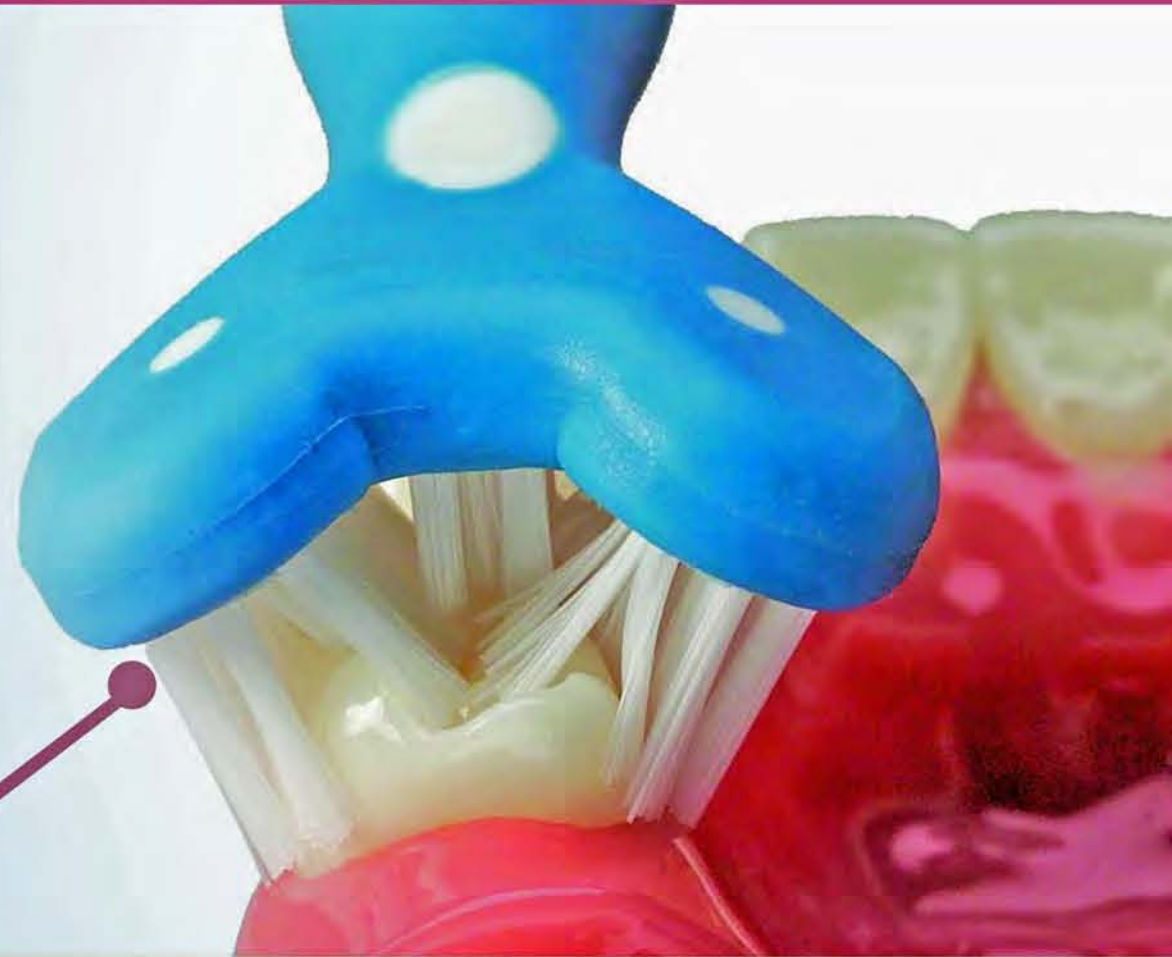

# Surround® Toothbrushes

Experience a gentle  
thorough clean

Surround® Toothbrushes  
unique Design allows to  
brush front, back and biting  
surfaces of teeth all at the  
same time

## FEATURES:

- 3 bristle pads at different angles clean all surfaces of the teeth at the same time.
- Entire head and handle are covered with a non-slip cushion grip Head and neck are designed to bend for customization.
- Soft, end-rounded bristles; heart-shaped compact head.
- Comes with Re-usable brush head cover.

## GREAT FOR:

- Children learning to brush their own teeth
- Caregivers brushing someone else's teeth when cooperation is limited
- People with braces - angled bristles get under the band
- Comes with Re-usable brush head cover